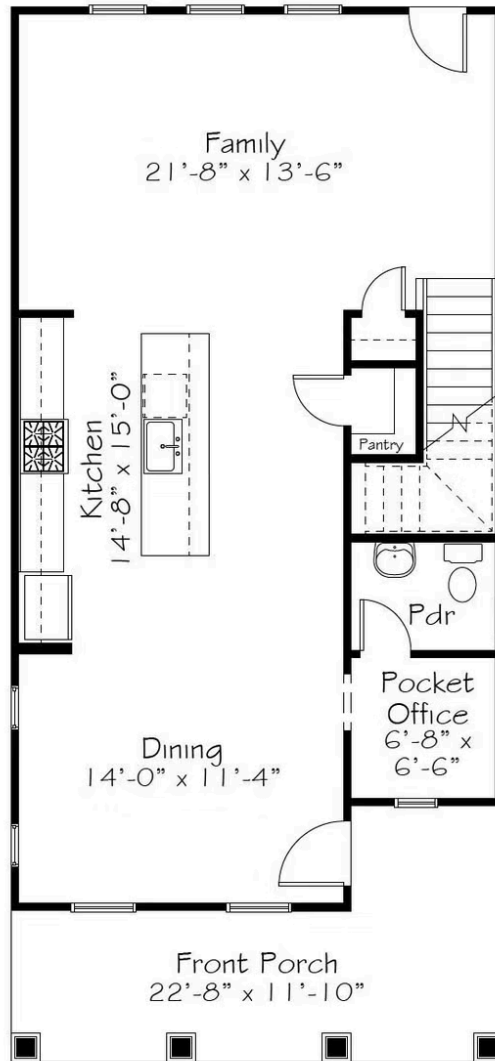

Call for Price

3 Elevations Available

-  1,801+ Sq. Ft.
-  3 Bedrooms
-  2.5 Bathrooms
-  2 Car Garage

Like the classic playground game, this home has style and flow! The gracious front porch welcomes you into the open floor plan. The kitchen is central with an oversized island. Tucked away is a pocket office perfect for those last minute zoom meetings or a cozy space for the dog! Upstairs you'll find your Primary Suite, Laundry Room, and mirroring secondary bedrooms for double the fun!

A

B

C

All square footage is approximate. Renderings are artist's conceptions and may vary slightly from the actual home. Homes may be built in reverse of plans shown, depending on site conditions. Minor architectural changes may be made occasionally at the option of the builder. Please contact your Sales Consultant for details.

First Floor

Second Floor