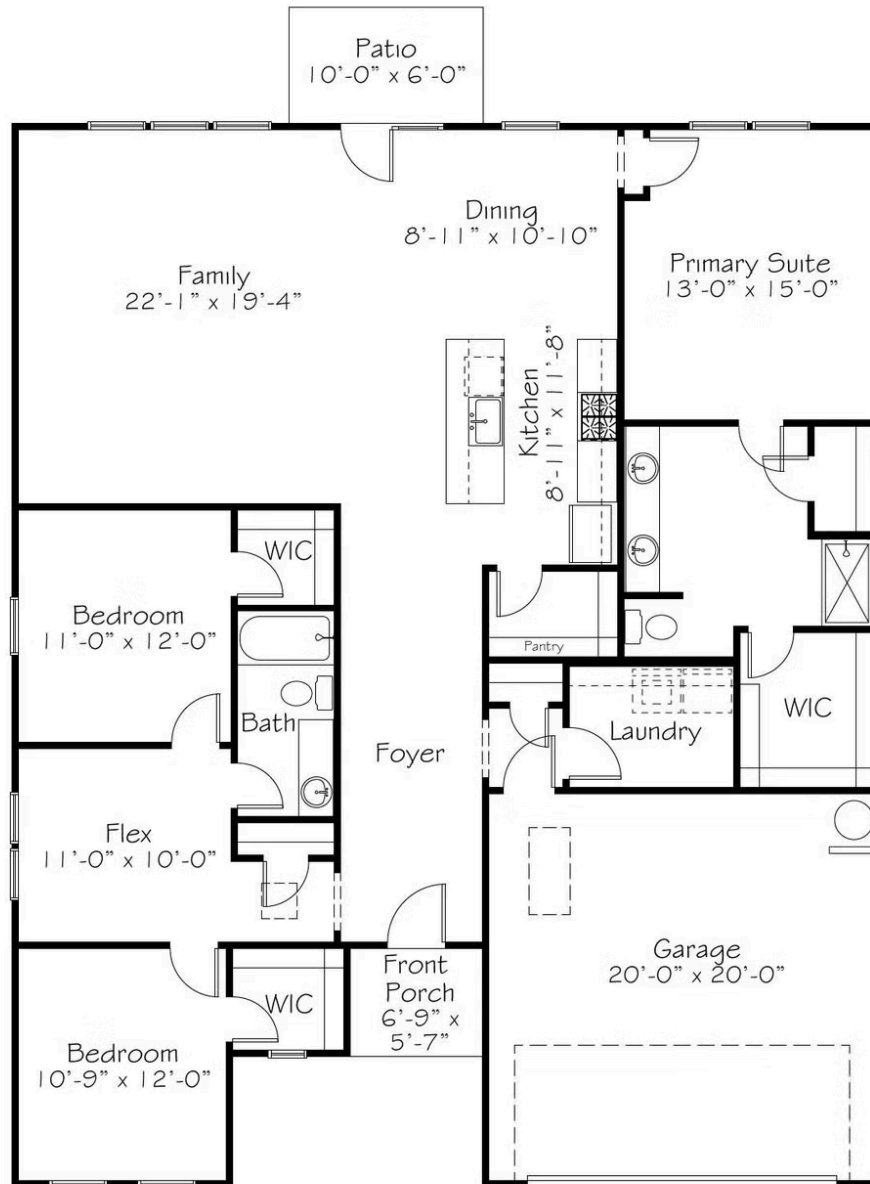

Bright Copper Kettles

Available in 1 Communities

Call for Price

3 Elevations Available

 1,932+ Sq. Ft.

 3 Bedrooms

 2 Bathrooms

As our lives have become more automated and inextricably connected, we value the intentional slowness and presence a copper kettle commands. Your home is the place it's safe to slow down and be the more deliberate version of yourself. Take time to enjoy the beauty of one floor living with thoughtful separations of space and room to explore the possibilities of a flex space. Use the space however your life deems.

A

B

C

All square footage is approximate. Renderings are artist's conceptions and may vary slightly from the actual home. Homes may be built in reverse of plans shown, depending on site conditions. Minor architectural changes may be made occasionally at the option of the builder. Please contact your Sales Consultant for details.

Bright Copper Kettles

Available in 1 Communities

First Floor

All square footage is approximate. Renderings are artist's conceptions and may vary slightly from the actual home. Homes may be built in reverse of plans shown, depending on site conditions. Minor architectural changes may be made occasionally at the option of the builder. Please contact your Sales Consultant for details.