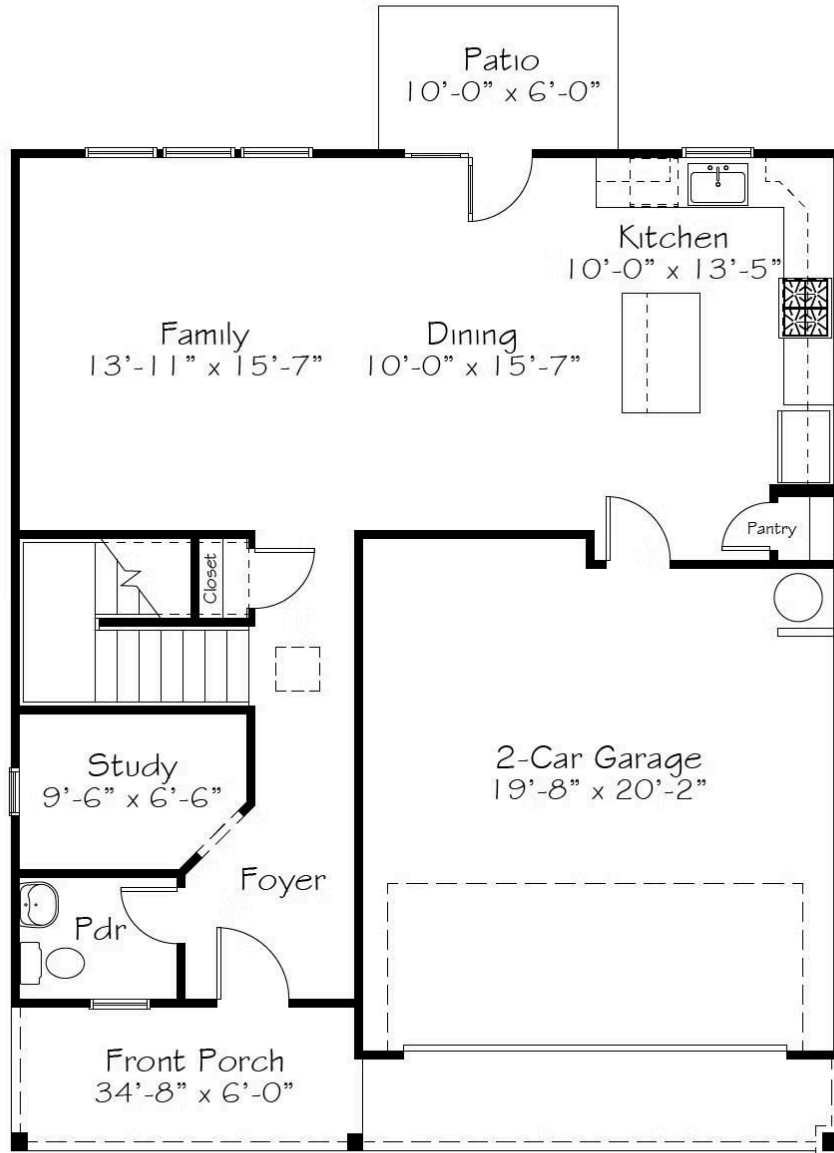

Blue Satin Sashes

Available in 1 Communities

Call for Price

3 Elevations Available

 2,117+ Sq. Ft.

 3 Bedrooms

 2.5 Bathrooms

Perfectionists and recovering perfectionists alike will understand the allure of wearing a sash for a job well done. Put one on and immediately feel special. Recognized for your efforts. This home is designed to feel like you're wearing a Blue Satin Sash every day. A Blue Satin Sash for your job well done of being who you are and building the life you want. Blue Satin Sashes might be the perfect home for someone who stays active, thrives on productivity and knows all the life hacks! Enjoy four bedrooms and use them to boost your quality of life in whatever way you deem necessary. You deserve a Blue Satin Sash.

A

B

C

All square footage is approximate. Renderings are artist's conceptions and may vary slightly from the actual home. Homes may be built in reverse of plans shown, depending on site conditions. Minor architectural changes may be made occasionally at the option of the builder. Please contact your Sales Consultant for details.

First Floor

All square footage is approximate. Renderings are artist's conceptions and may vary slightly from the actual home. Homes may be built in reverse of plans shown, depending on site conditions. Minor architectural changes may be made occasionally at the option of the builder. Please contact your Sales Consultant for details.

Second Floor