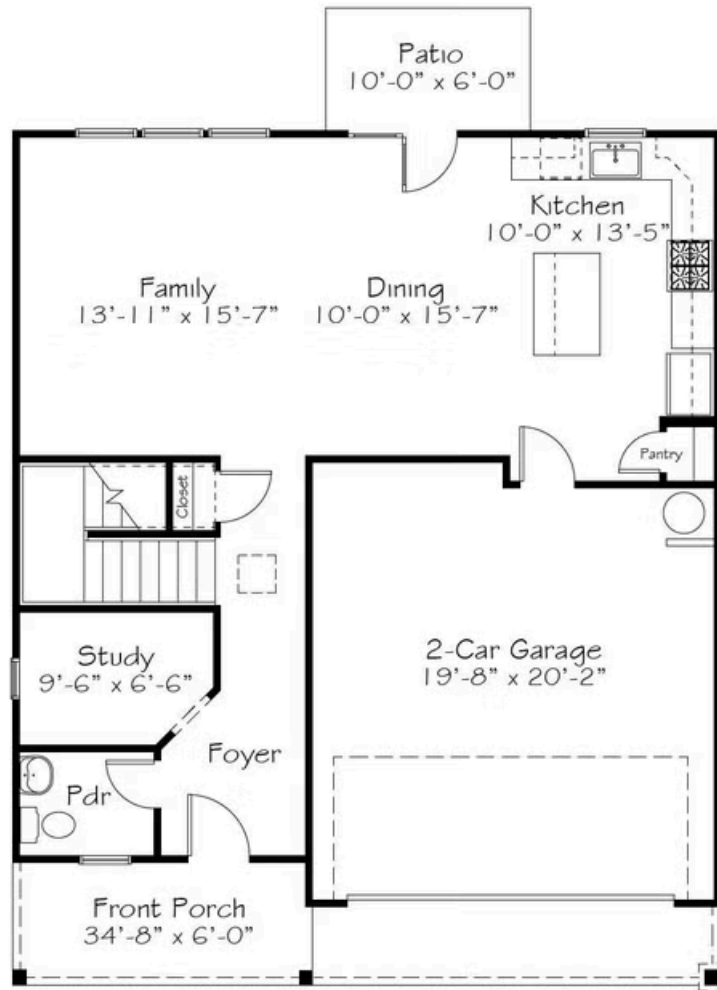

Blue Satin Sashes

Available in 1 Communities

First Floor

All square footage is approximate. Renderings are artist's conceptions and may vary slightly from the actual home. Homes may be built in reverse of plans shown, depending on site conditions. Minor architectural changes may be made occasionally at the option of the builder. Please contact your Sales Consultant for details.