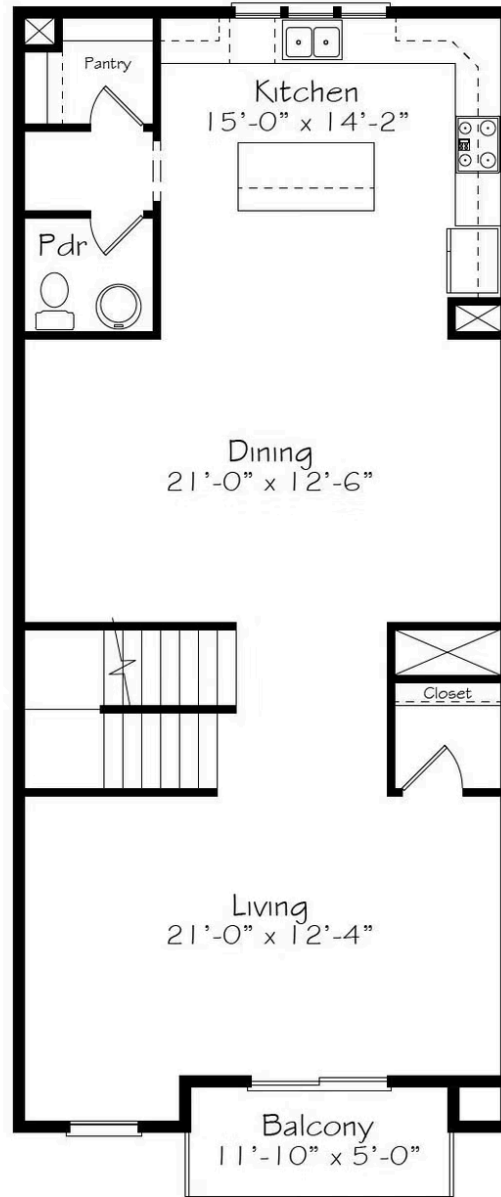

Barreto

Available in 1 Communities

Call for Price

3 Elevations Available

 2,458+ Sq. Ft.

 3 - 4 Bedrooms

 2.5 - 3 Bathrooms

The Barreto is rightfully named and inspired by our Hero SFC Elis Barreto and Hero Home #22. This Hero Townhome stands three stories tall, and proud, with luxurious details that make you appreciate every day in this home. With a 2-car garage, media room, and open living space, the possibilities are not only endless but flexible for any lifestyle. Tucked away on the third floor is the suite, with two additional bedrooms, a spacious laundry room and ample closets!

A

B

C

All square footage is approximate. Renderings are artist's conceptions and may vary slightly from the actual home. Homes may be built in reverse of plans shown, depending on site conditions. Minor architectural changes may be made occasionally at the option of the builder. Please contact your Sales Consultant for details.

First Floor

Second Floor

Third Floor