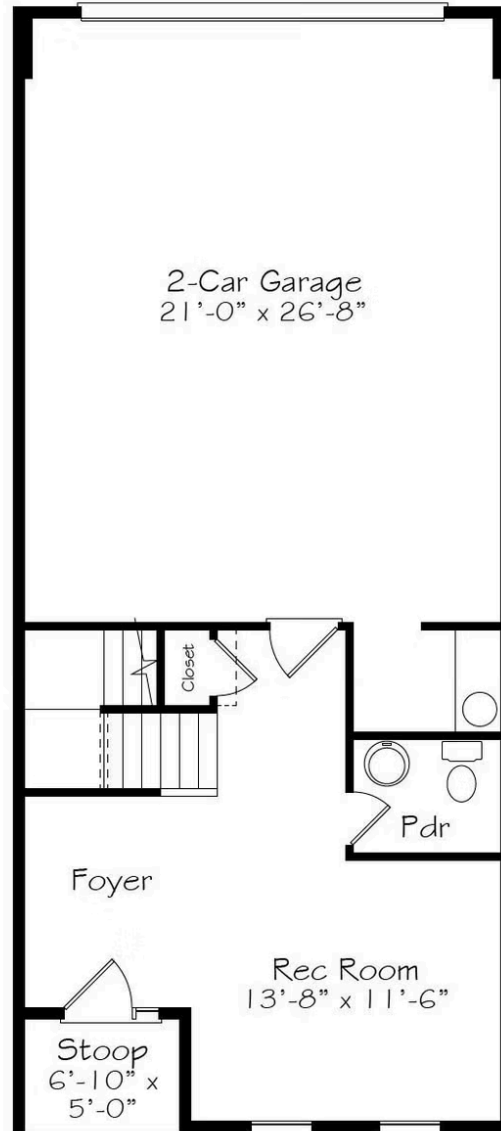

Barreto

Available in 1 Communities

Call for Price

3 Elevations Available

 2,458+ Sq. Ft.

 3 - 4 Bedrooms

 2.5 - 3 Bathrooms

The Barreto is rightfully named and inspired by our Hero SFC Elis Barreto and Hero Home #22. This Hero Townhome stands three stories tall, and proud, with luxurious details that make you appreciate every day in this home. With a 2-car garage, media room, and open living space, the possibilities are not only endless but flexible for any lifestyle. Tucked away on the third floor is the suite, with two additional bedrooms, a spacious laundry room and ample closets!

A

B

C

All square footage is approximate. Renderings are artist's conceptions and may vary slightly from the actual home. Homes may be built in reverse of plans shown, depending on site conditions. Minor architectural changes may be made occasionally at the option of the builder. Please contact your Sales Consultant for details.

First Floor

Second Floor

Third Floor