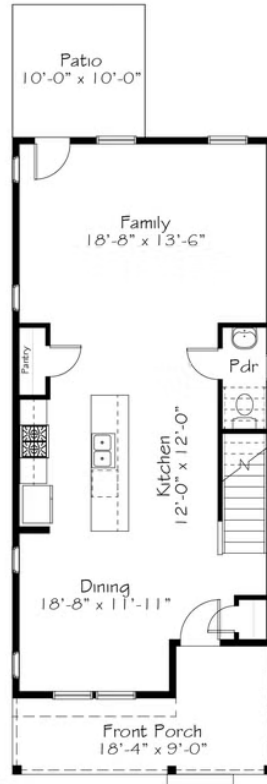

## Call for Price

3 Elevations Available

-  1,580+ Sq. Ft.
-  3 Bedrooms
-  2.5 Bathrooms
-  2 Car Garage

Inspired by those unwilling to settle for the status quo, the Activist plan welcomes you home to restore your energy and reconnect with your purpose. A free flowing first floor anchored by an enormous kitchen island allows connectivity at every turn. Front to back and side to side, this kitchen is command central. Upstairs the space divides nicely to accommodate a roomy primary suite, complete with en-suite bath and double closets on one side and two equally sized secondary bedrooms with hall bath and laundry closet on the other. Room for everyone to rest, recover and rally for the next day.

A

B

C

All square footage is approximate. Renderings are artist's conceptions and may vary slightly from the actual home. Homes may be built in reverse of plans shown, depending on site conditions. Minor architectural changes may be made occasionally at the option of the builder. Please contact your Sales Consultant for details.

## First Floor

## Second Floor