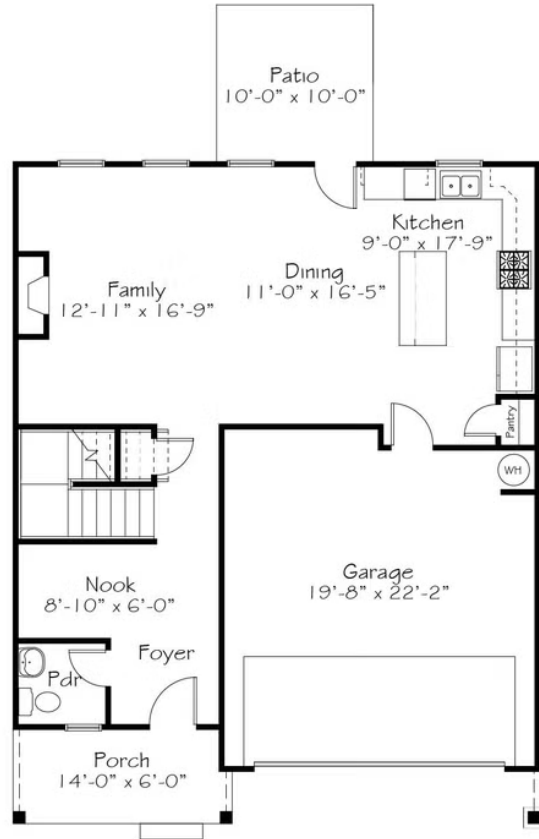

UNDER CONSTRUCTION

Home Priced At
\$447,740

Plan: Wisteria

Elevation: A

 2,034+ Sq. Ft.

 4 Bedrooms

 2.5 Bathrooms

Embodying romance, beauty, creativity, longevity, and success, we welcome you to the largest Wildflower Collection home design, the Wisteria. Featuring a welcoming front porch (hello romance), a nook perfect for getting a little work done (hello success), an open kitchen, family and dining room (hello beauty and for those of us more culinarily-inclined, creativity), and our wildly popular Snoop & Martha designer curated interior package, delight in living wonderfully in the Wisteria. Joyfully Built. Meaningfully Different.

First Floor

Second Floor