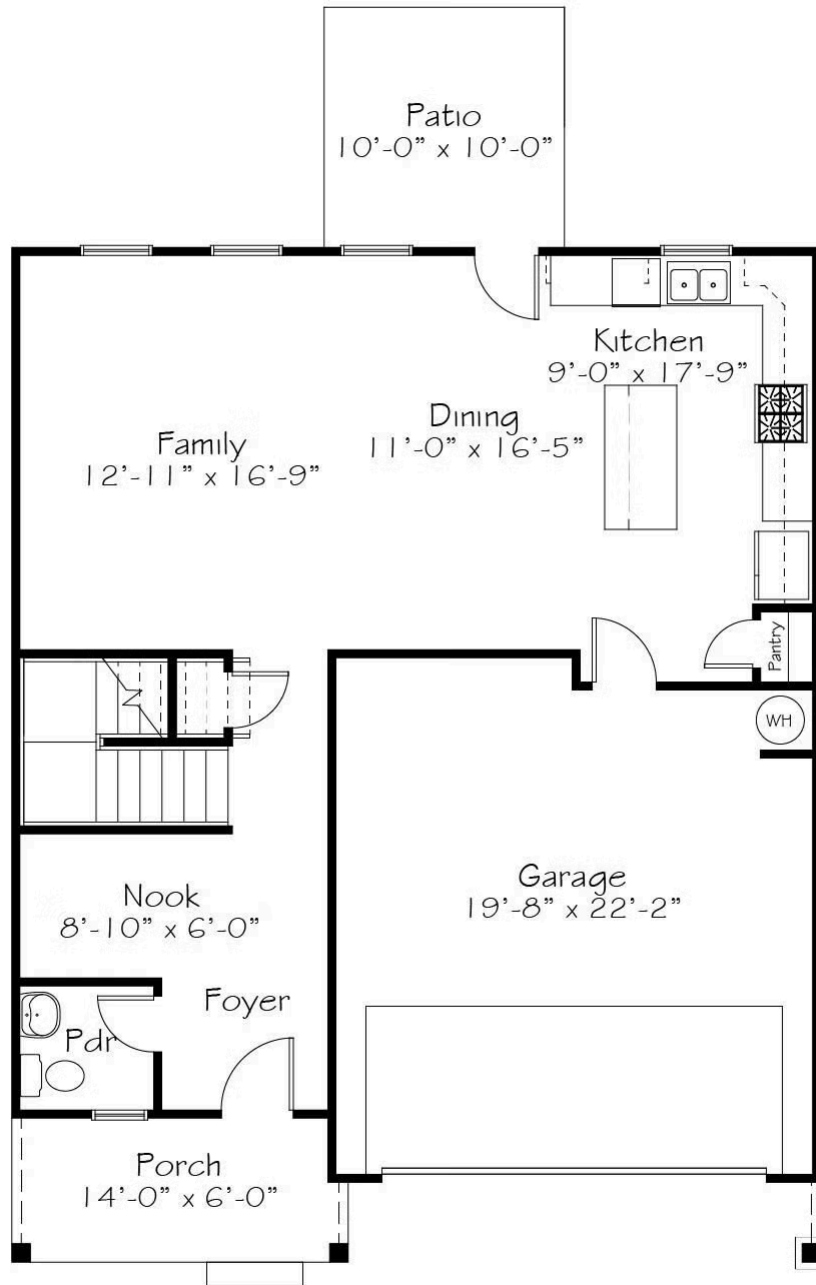

Priced From
\$416,990

2 Elevations Available

-  2,034+ Sq. Ft.
-  4 - 5 Bedrooms
-  2.5 Bathrooms
-  2 Car Garage

Embodying romance, beauty, creativity, longevity, and success, we welcome you to the largest Wildflower Collection home design, the Wisteria. Featuring a welcoming front porch (hello romance), a nook perfect for getting a little work done (hello success), and an open kitchen, family and dining room (hello beauty and for those of us more culinarily-inclined, creativity), delight in living wonderfully in the Wisteria. Joyfully Built. Meaningfully Different.

A

B

All square footage is approximate. Renderings are artist's conceptions and may vary slightly from the actual home. Homes may be built in reverse of plans shown, depending on site conditions. Minor architectural changes may be made occasionally at the option of the builder. Please contact your Sales Consultant for details.

First Floor

Second Floor

All square footage is approximate. Renderings are artist's conceptions and may vary slightly from the actual home. Homes may be built in reverse of plans shown, depending on site conditions. Minor architectural changes may be made occasionally at the option of the builder. Please contact your Sales Consultant for details.