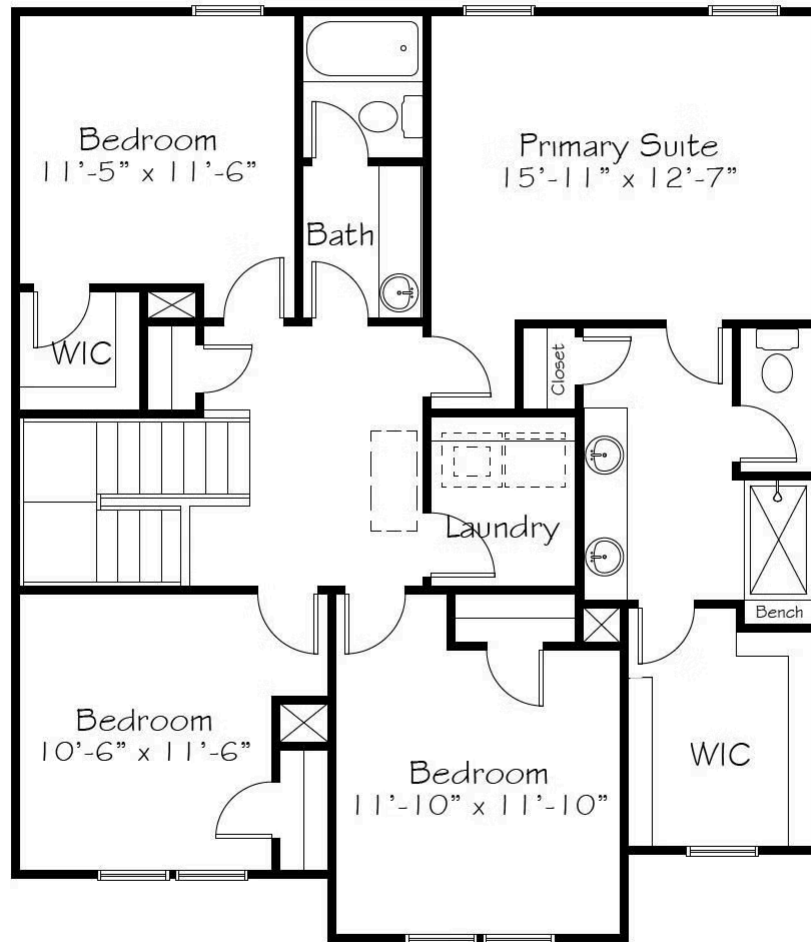

Priced From
\$416,990

2 Elevations Available

-  2,034+ Sq. Ft.
-  4 - 5 Bedrooms
-  2.5 Bathrooms
-  2 Car Garage

Embodying romance, beauty, creativity, longevity, and success, we welcome you to the largest Wildflower Collection home design, the Wisteria. Featuring a welcoming front porch (hello romance), a nook perfect for getting a little work done (hello success), and an open kitchen, family and dining room (hello beauty and for those of us more culinarily-inclined, creativity), delight in living wonderfully in the Wisteria. Joyfully Built. Meaningfully Different.

A

B

All square footage is approximate. Renderings are artist's conceptions and may vary slightly from the actual home. Homes may be built in reverse of plans shown, depending on site conditions. Minor architectural changes may be made occasionally at the option of the builder. Please contact your Sales Consultant for details.

First Floor

Second Floor

All square footage is approximate. Renderings are artist's conceptions and may vary slightly from the actual home. Homes may be built in reverse of plans shown, depending on site conditions. Minor architectural changes may be made occasionally at the option of the builder. Please contact your Sales Consultant for details.