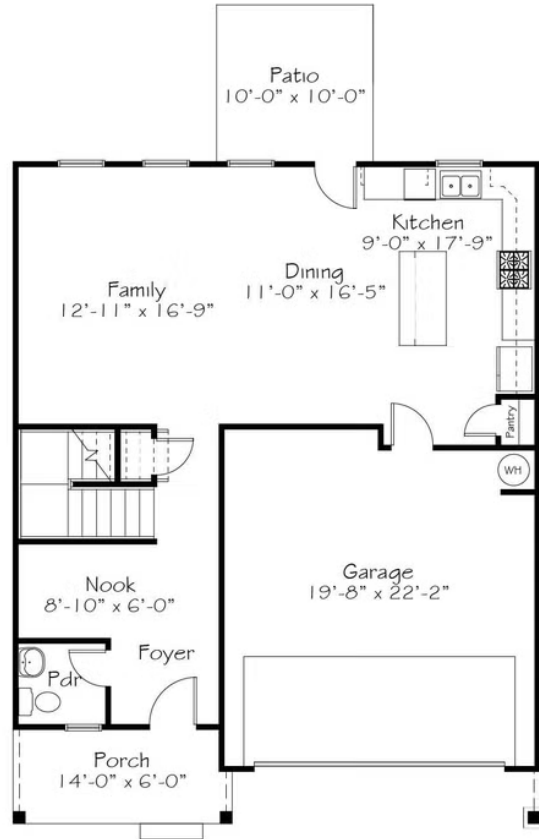

Priced From
\$416,990

2 Elevations Available

-  **2,034+ Sq. Ft.**
-  **4 - 5 Bedrooms**
-  **2.5 Bathrooms**
-  **2 Car Garage**

Embodying romance, beauty, creativity, longevity, and success, we welcome you to the largest Wildflower Collection home design, the Wisteria. Featuring a welcoming front porch (hello romance), a nook perfect for getting a little work done (hello success), and an open kitchen, family and dining room (hello beauty and for those of us more culinarily-inclined, creativity), delight in living wonderfully in the Wisteria. Joyfully Built. Meaningfully Different.

A

B

All square footage is approximate. Renderings are artist's conceptions and may vary slightly from the actual home. Homes may be built in reverse of plans shown, depending on site conditions. Minor architectural changes may be made occasionally at the option of the builder. Please contact your Sales Consultant for details.

First Floor

Second Floor