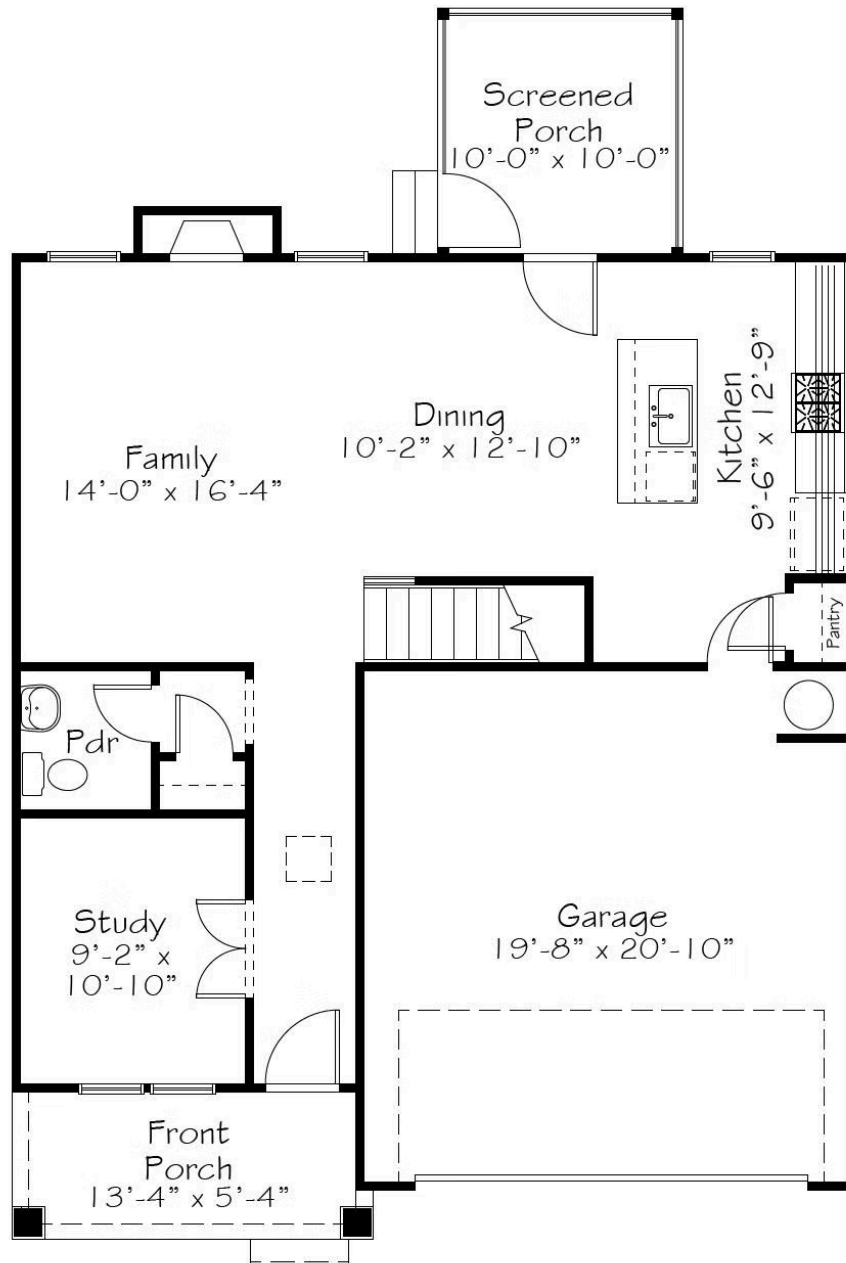

MODEL HOME FOR SALE

Home Priced At
\$475,000

Plan: Honeysuckle

Elevation: B

 1,942+ Sq. Ft. 4 Bedrooms 2.5 Bathrooms

Model Home For Sale! Few sensations compare to the intensity of walking past a honeysuckle plant in full bloom. The scent intoxicates, prompting us to stop and take a deep breath. Leaving us both a little lighter and maybe even a little calmer. That tiny moment of serenity is the inspiration behind our Honeysuckle plan. There's certainly no shortage of sweetness in this home design as you are greeted with a vast entry foyer picture-perfect for kindhearted greetings or showing off your prized floral arrangement expertise. And as you walk through the plan, you begin to appreciate a purposeful arrangement of space. Bedrooms that flex for guests or hobbies, a pocket office for work or just a moment of solitude to take a few deep breaths. A choreographed moment of Serenity. Joyfully Built. Meaningfully Different. This model home features a screened in porch, tankless hot water heater and a fireplace in the family room.

All square footage is approximate. Renderings are artist's conceptions and may vary slightly from the actual home. Homes may be built in reverse of plans shown, depending on site conditions. Minor architectural changes may be made occasionally at the option of the builder. Please contact your Sales Consultant for details.