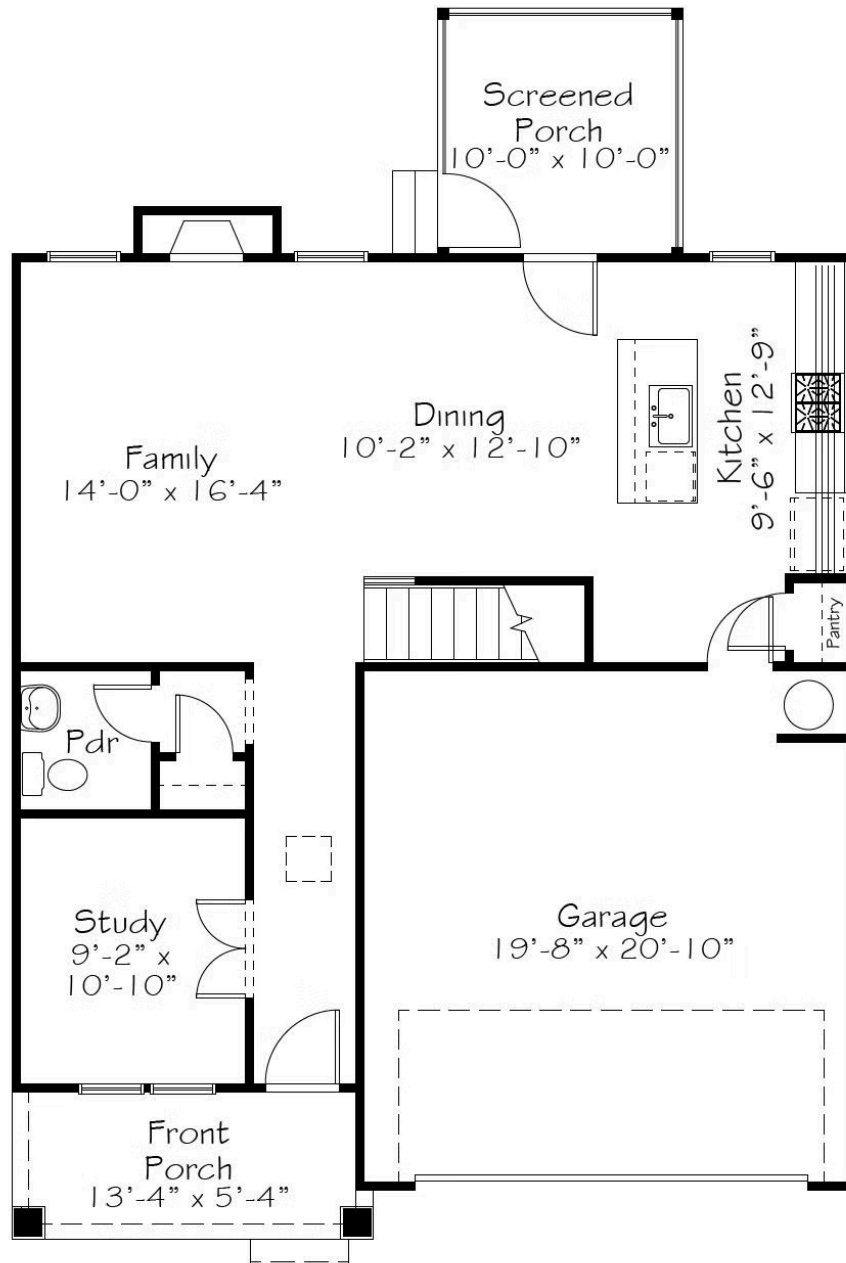

MODEL HOME FOR SALE

Home Priced At
\$483,940

Plan: Honeysuckle

Elevation: B

 1,942+ Sq. Ft. 4 Bedrooms 2.5 Bathrooms

Model Home For Sale! Few sensations compare to the intensity of walking past a honeysuckle plant in full bloom. The scent intoxicates, prompting us to stop and take a deep breath. Leaving us both a little lighter and maybe even a little calmer. That tiny moment of serenity is the inspiration behind our Honeysuckle plan. There's certainly no shortage of sweetness in this home design as you are greeted with a vast entry foyer picture-perfect for kindhearted greetings or showing off your prized floral arrangement expertise. And as you walk through the plan, you begin to appreciate a purposeful arrangement of space. Bedrooms that flex for guests or hobbies, a pocket office for work or just a moment of solitude to take a few deep breaths. A choreographed moment of Serenity. Joyfully Built. Meaningfully Different. This model home features a screened in porch, tankless hot water heater and a fireplace in the family room.

All square footage is approximate. Renderings are artist's conceptions and may vary slightly from the actual home. Homes may be built in reverse of plans shown, depending on site conditions. Minor architectural changes may be made occasionally at the option of the builder. Please contact your Sales Consultant for details.