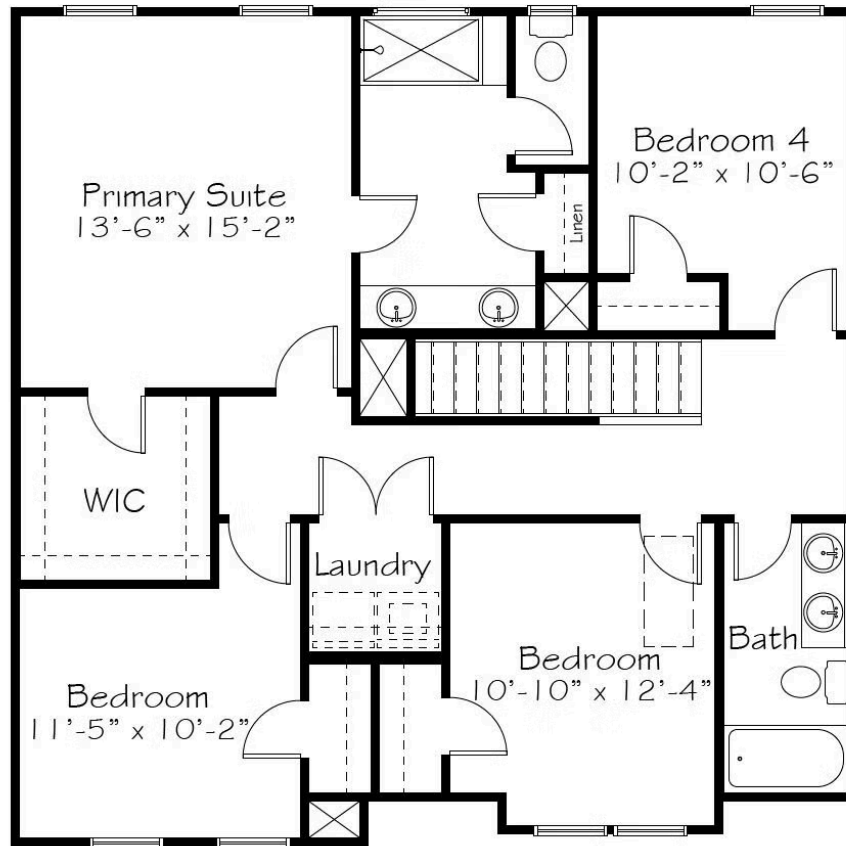

MODEL HOME FOR SALE

Home Priced At
\$483,940

Plan: Honeysuckle

Elevation: B

 1,942+ Sq. Ft. 4 Bedrooms 2.5 Bathrooms

Model Home For Sale! Few sensations compare to the intensity of walking past a honeysuckle plant in full bloom. The scent intoxicates, prompting us to stop and take a deep breath. Leaving us both a little lighter and maybe even a little calmer. That tiny moment of serenity is the inspiration behind our Honeysuckle plan. There's certainly no shortage of sweetness in this home design as you are greeted with a vast entry foyer picture-perfect for kindhearted greetings or showing off your prized floral arrangement expertise. And as you walk through the plan, you begin to appreciate a purposeful arrangement of space. Bedrooms that flex for guests or hobbies, a pocket office for work or just a moment of solitude to take a few deep breaths. A choreographed moment of Serenity. Joyfully Built. Meaningfully Different. This model home features a screened in porch, tankless hot water heater and a fireplace in the family room.

All square footage is approximate. Renderings are artist's conceptions and may vary slightly from the actual home. Homes may be built in reverse of plans shown, depending on site conditions. Minor architectural changes may be made occasionally at the option of the builder. Please contact your Sales Consultant for details.