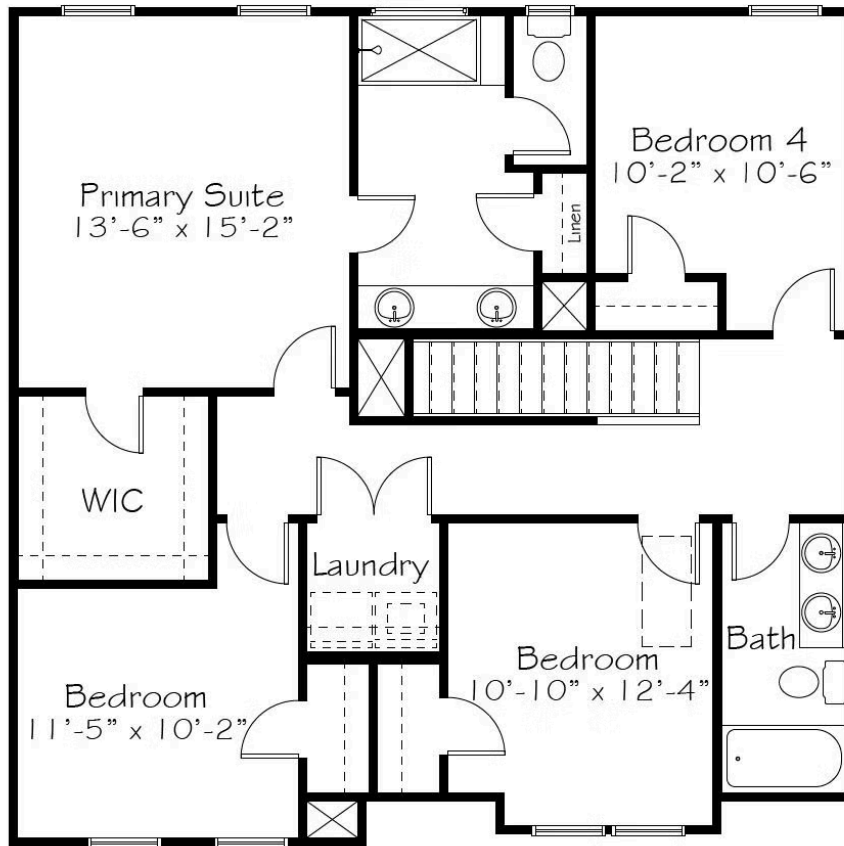

MODEL HOME FOR SALE

Home Priced At
\$475,000

Plan: Honeysuckle

Elevation: B

 1,942+ Sq. Ft. 4 Bedrooms 2.5 Bathrooms

Model Home For Sale! Few sensations compare to the intensity of walking past a honeysuckle plant in full bloom. The scent intoxicates, prompting us to stop and take a deep breath. Leaving us both a little lighter and maybe even a little calmer. That tiny moment of serenity is the inspiration behind our Honeysuckle plan. There's certainly no shortage of sweetness in this home design as you are greeted with a vast entry foyer picture-perfect for kindhearted greetings or showing off your prized floral arrangement expertise. And as you walk through the plan, you begin to appreciate a purposeful arrangement of space. Bedrooms that flex for guests or hobbies, a pocket office for work or just a moment of solitude to take a few deep breaths. A choreographed moment of Serenity. Joyfully Built. Meaningfully Different. This model home features a screened in porch, tankless hot water heater and a fireplace in the family room.

All square footage is approximate. Renderings are artist's conceptions and may vary slightly from the actual home. Homes may be built in reverse of plans shown, depending on site conditions. Minor architectural changes may be made occasionally at the option of the builder. Please contact your Sales Consultant for details.