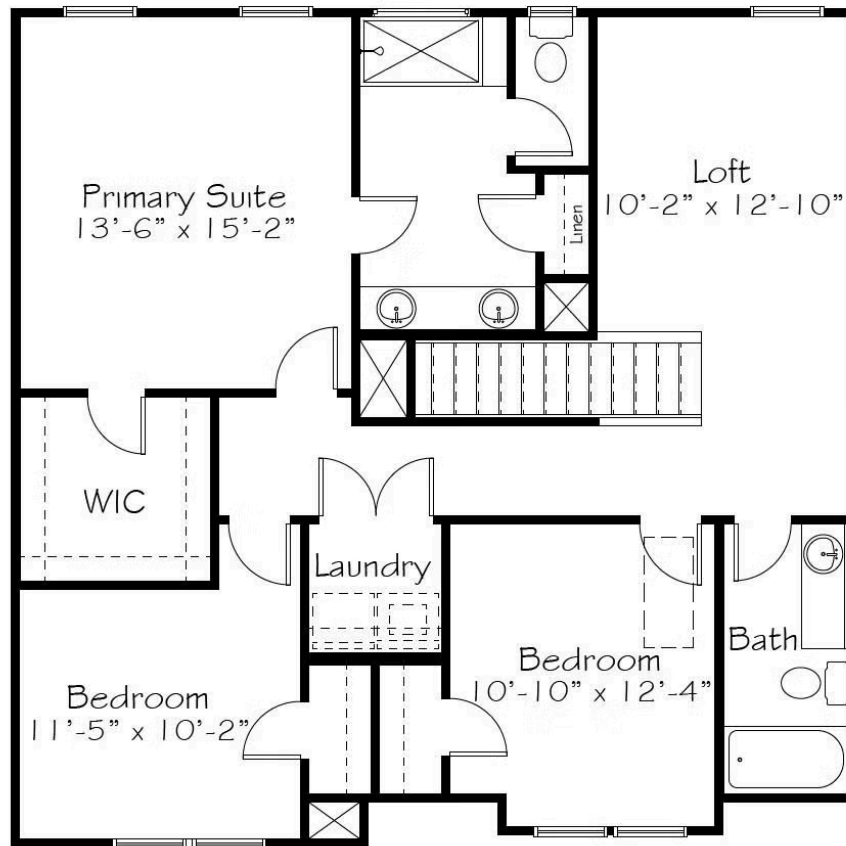

Second Floor

All square footage is approximate. Renderings are artist's conceptions and may vary slightly from the actual home. Homes may be built in reverse of plans shown, depending on site conditions. Minor architectural changes may be made occasionally at the option of the builder. Please contact your Sales Consultant for details.