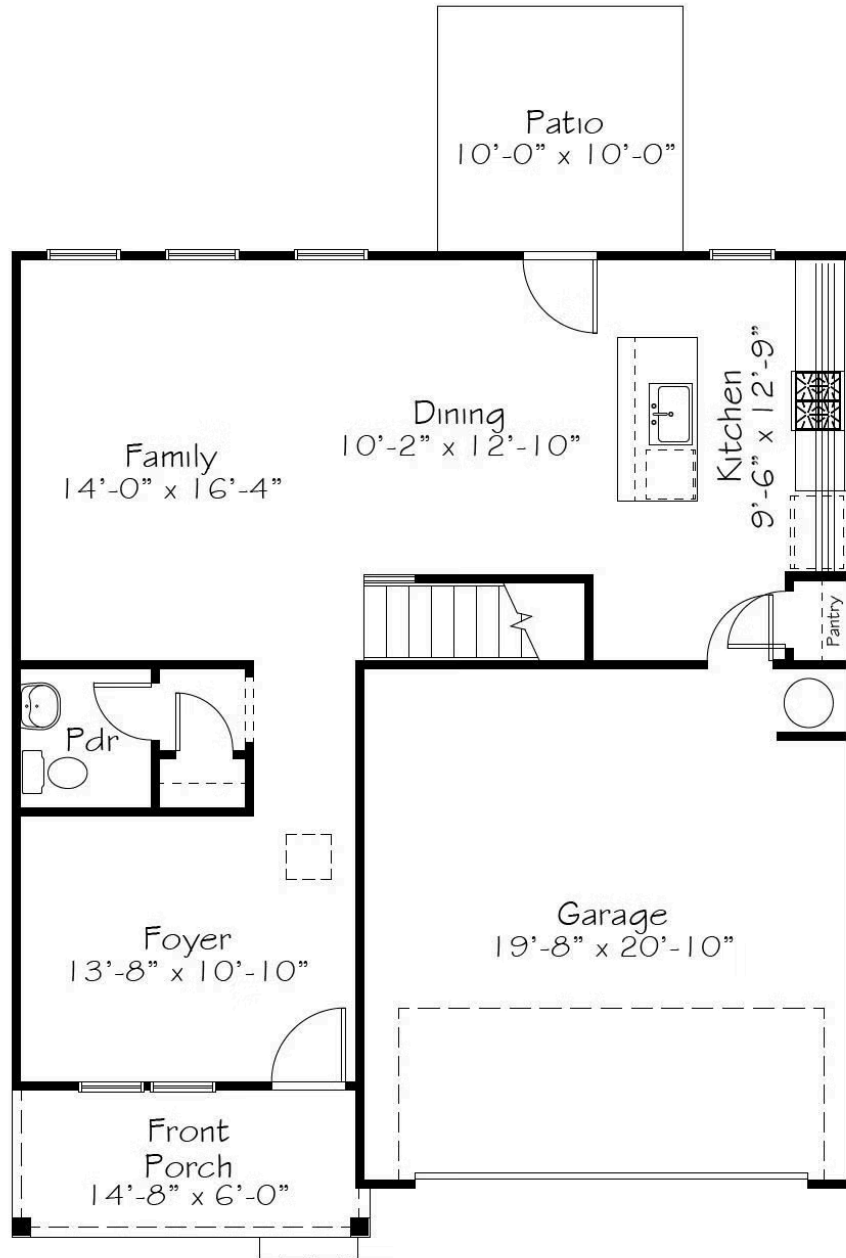

Priced From  
**\$400,990**

2 Elevations Available

-  1,942+ Sq. Ft.
-  3 - 5 Bedrooms
-  2.5 - 3 Bathrooms
-  2 Car Garage

Few sensations compare to the intensity of walking past a honeysuckle plant in full bloom. The scent intoxicates, prompting us to stop and take a deep breath. Leaving us both a little lighter and maybe even a little calmer. That tiny moment of serenity is the inspiration behind our Honeysuckle plan. There's certainly no shortage of sweetness in this home design as you are greeted with a vast entry foyer picture-perfect for kindhearted greetings or showing off your prized floral arrangement expertise. And as you walk through the plan, you begin to appreciate a purposeful arrangement of space. Bedrooms that flex for guests or hobbies, a pocket office for work or just a moment of solitude to take a few deep breaths. A choreographed moment of Serenity. Joyfully Built. Meaningfully Different.

A

B

All square footage is approximate. Renderings are artist's conceptions and may vary slightly from the actual home. Homes may be built in reverse of plans shown, depending on site conditions. Minor architectural changes may be made occasionally at the option of the builder. Please contact your Sales Consultant for details.

## First Floor

All square footage is approximate. Renderings are artist's conceptions and may vary slightly from the actual home. Homes may be built in reverse of plans shown, depending on site conditions. Minor architectural changes may be made occasionally at the option of the builder. Please contact your Sales Consultant for details.