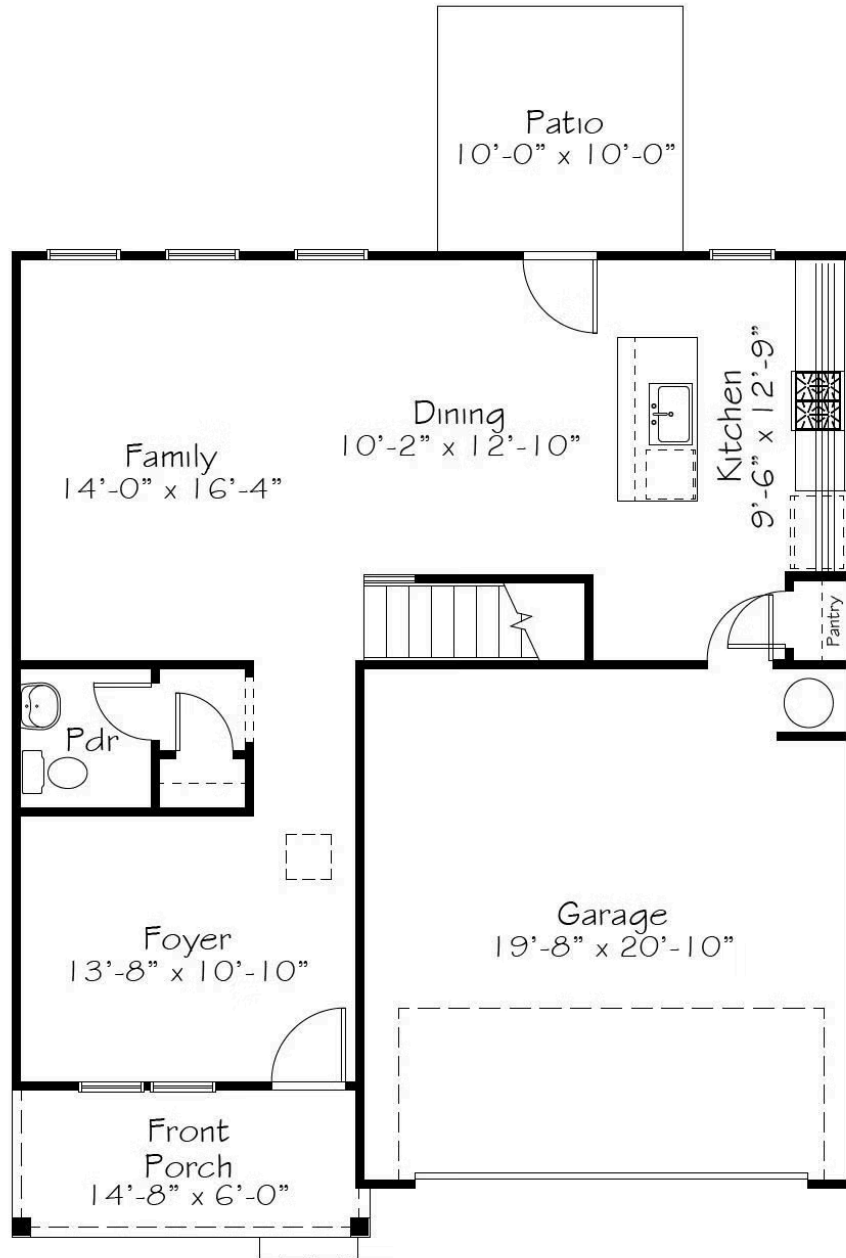

Priced From
\$400,990

2 Elevations Available

-  1,942+ Sq. Ft.
-  3 - 5 Bedrooms
-  2.5 - 3 Bathrooms
-  2 Car Garage

Few sensations compare to the intensity of walking past a honeysuckle plant in full bloom. The scent intoxicates, prompting us to stop and take a deep breath. Leaving us both a little lighter and maybe even a little calmer. That tiny moment of serenity is the inspiration behind our Honeysuckle plan. There's certainly no shortage of sweetness in this home design as you are greeted with a vast entry foyer picture-perfect for kindhearted greetings or showing off your prized floral arrangement expertise. And as you walk through the plan, you begin to appreciate a purposeful arrangement of space. Bedrooms that flex for guests or hobbies, a pocket office for work or just a moment of solitude to take a few deep breaths. A choreographed moment of Serenity. Joyfully Built. Meaningfully Different.

A

B

All square footage is approximate. Renderings are artist's conceptions and may vary slightly from the actual home. Homes may be built in reverse of plans shown, depending on site conditions. Minor architectural changes may be made occasionally at the option of the builder. Please contact your Sales Consultant for details.

First Floor

All square footage is approximate. Renderings are artist's conceptions and may vary slightly from the actual home. Homes may be built in reverse of plans shown, depending on site conditions. Minor architectural changes may be made occasionally at the option of the builder. Please contact your Sales Consultant for details.