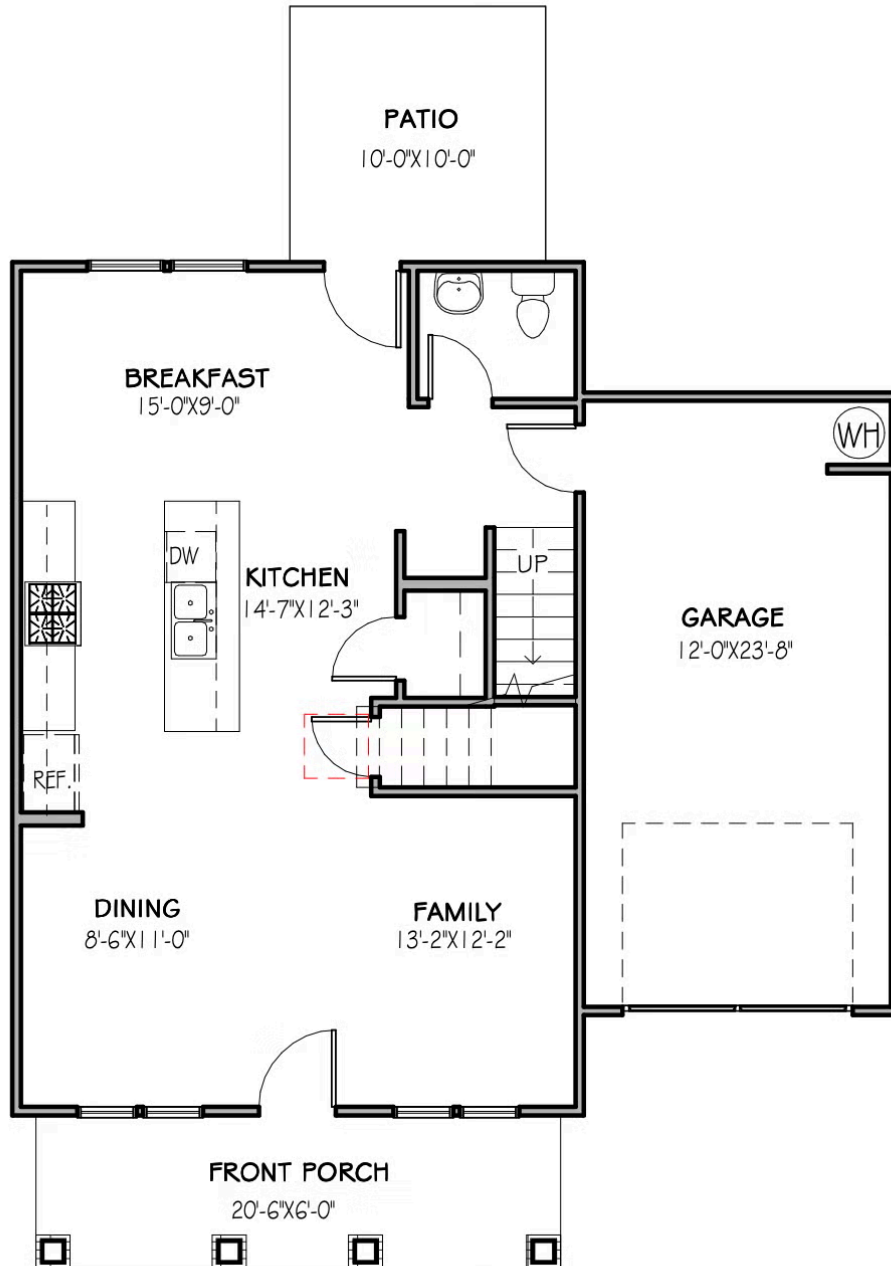

UNDER CONSTRUCTION

Home Priced At  
**\$374,040**

Plan: Buttercup

Elevation: B

 1,444+ Sq. Ft.

 3 Bedrooms

 2.5 Bathrooms

Much like the buttercup flower, which is often said to represent joy, happiness, and friendship, this home design will allow you to channel these same outlooks on life. A welcoming front porch, a capacious dining and family room, a breakfast room and kitchen perfect for entertaining friends, rounded out with the tranquil Yin & Yang curated interior package. Relish living jubilantly in the Buttercup. Joyfully Built. Meaningfully Different.

## First Floor

All square footage is approximate. Renderings are artist's conceptions and may vary slightly from the actual home. Homes may be built in reverse of plans shown, depending on site conditions. Minor architectural changes may be made occasionally at the option of the builder. Please contact your Sales Consultant for details.

## Second Floor

All square footage is approximate. Renderings are artist's conceptions and may vary slightly from the actual home. Homes may be built in reverse of plans shown, depending on site conditions. Minor architectural changes may be made occasionally at the option of the builder. Please contact your Sales Consultant for details.