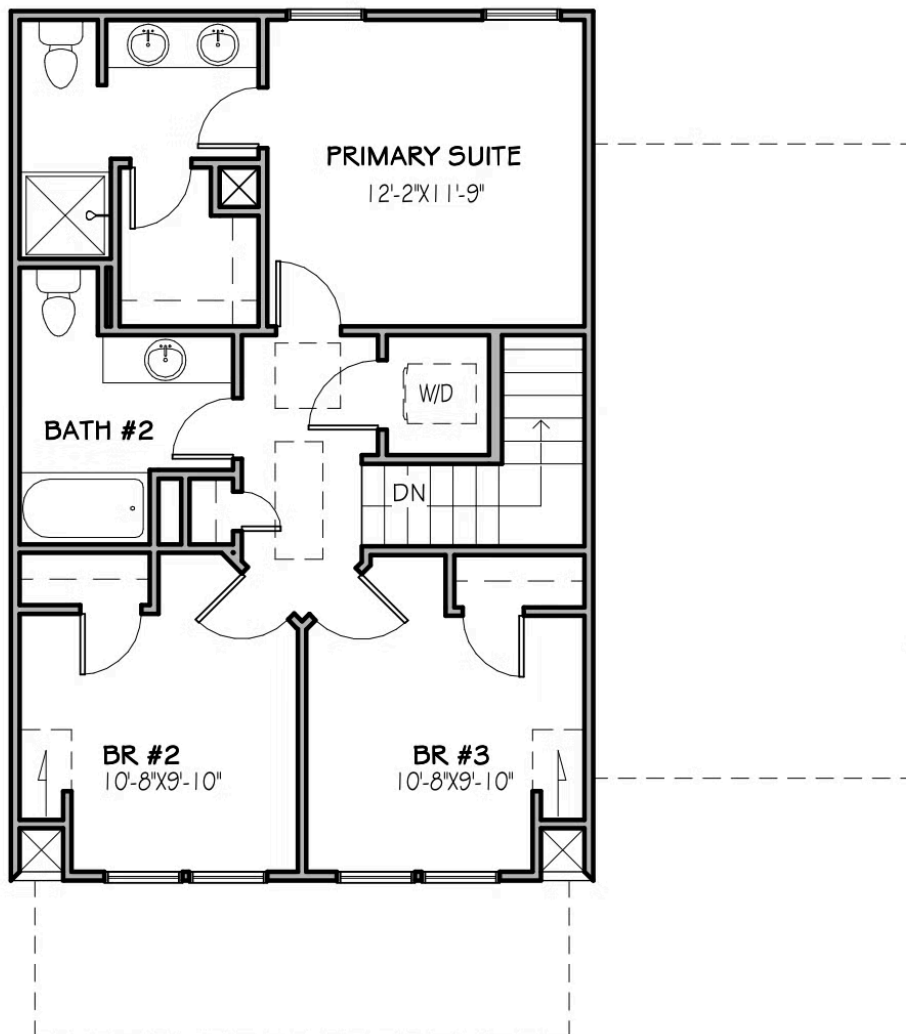

Second Floor

All square footage is approximate. Renderings are artist's conceptions and may vary slightly from the actual home. Homes may be built in reverse of plans shown, depending on site conditions. Minor architectural changes may be made occasionally at the option of the builder. Please contact your Sales Consultant for details.