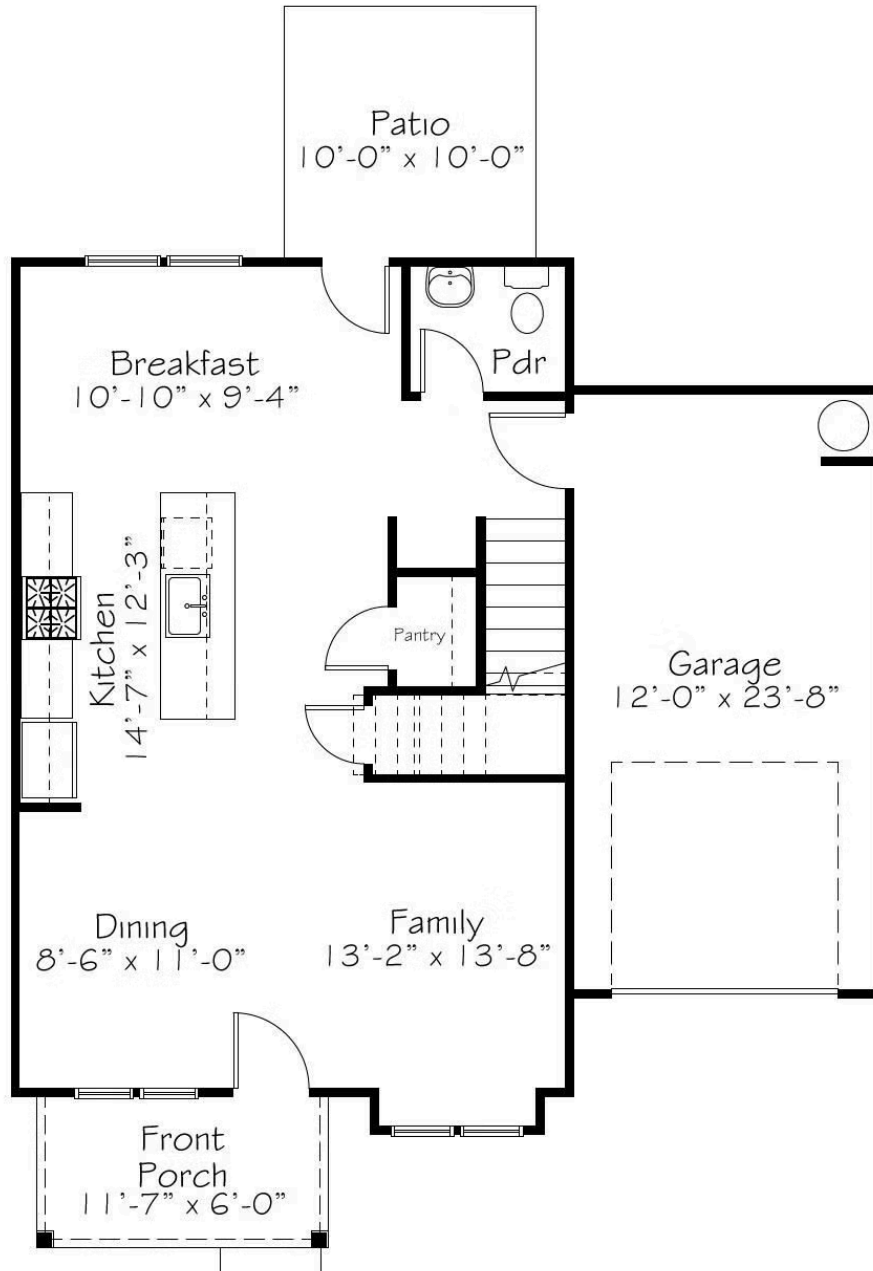

Priced From
\$351,990

2 Elevations Available

-  1,444+ Sq. Ft.
-  3 Bedrooms
-  2.5 Bathrooms
-  1 Car Garage

Much like the buttercup flower, which is often said to represent joy, happiness, and friendship, this home design will allow you to channel these same outlooks on life. A welcoming front porch, a capacious dining and family room, a breakfast room and kitchen perfect for entertaining friends. Relish living jubilantly in the Buttercup. Joyfully Built. Meaningfully Different.

A

B

All square footage is approximate. Renderings are artist's conceptions and may vary slightly from the actual home. Homes may be built in reverse of plans shown, depending on site conditions. Minor architectural changes may be made occasionally at the option of the builder. Please contact your Sales Consultant for details.

First Floor

Second Floor