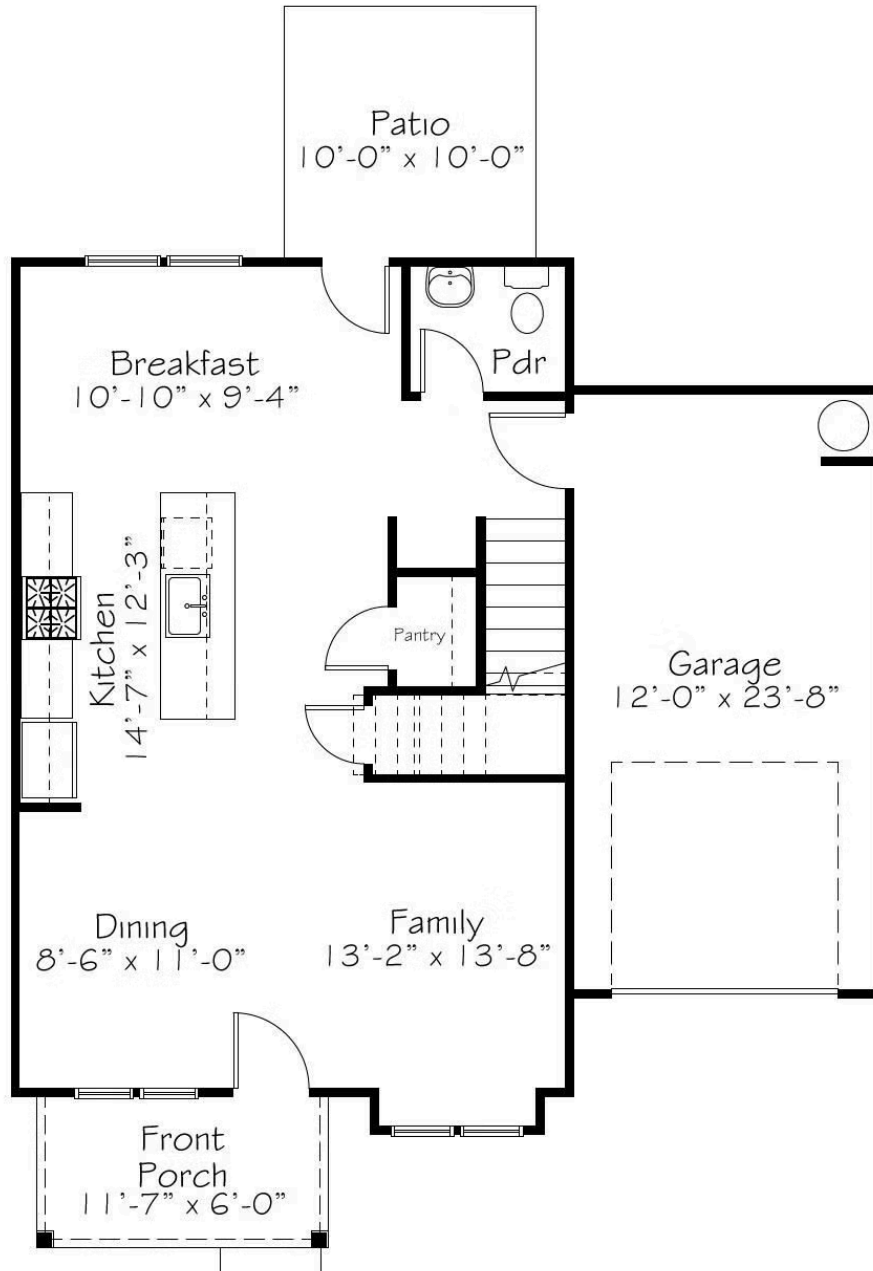

Priced From  
**\$351,990**

2 Elevations Available

-  1,444+ Sq. Ft.
-  3 Bedrooms
-  2.5 Bathrooms
-  1 Car Garage

Much like the buttercup flower, which is often said to represent joy, happiness, and friendship, this home design will allow you to channel these same outlooks on life. A welcoming front porch, a capacious dining and family room, a breakfast room and kitchen perfect for entertaining friends. Relish living jubilantly in the Buttercup. Joyfully Built. Meaningfully Different.

A

B

All square footage is approximate. Renderings are artist's conceptions and may vary slightly from the actual home. Homes may be built in reverse of plans shown, depending on site conditions. Minor architectural changes may be made occasionally at the option of the builder. Please contact your Sales Consultant for details.

## First Floor

## Second Floor