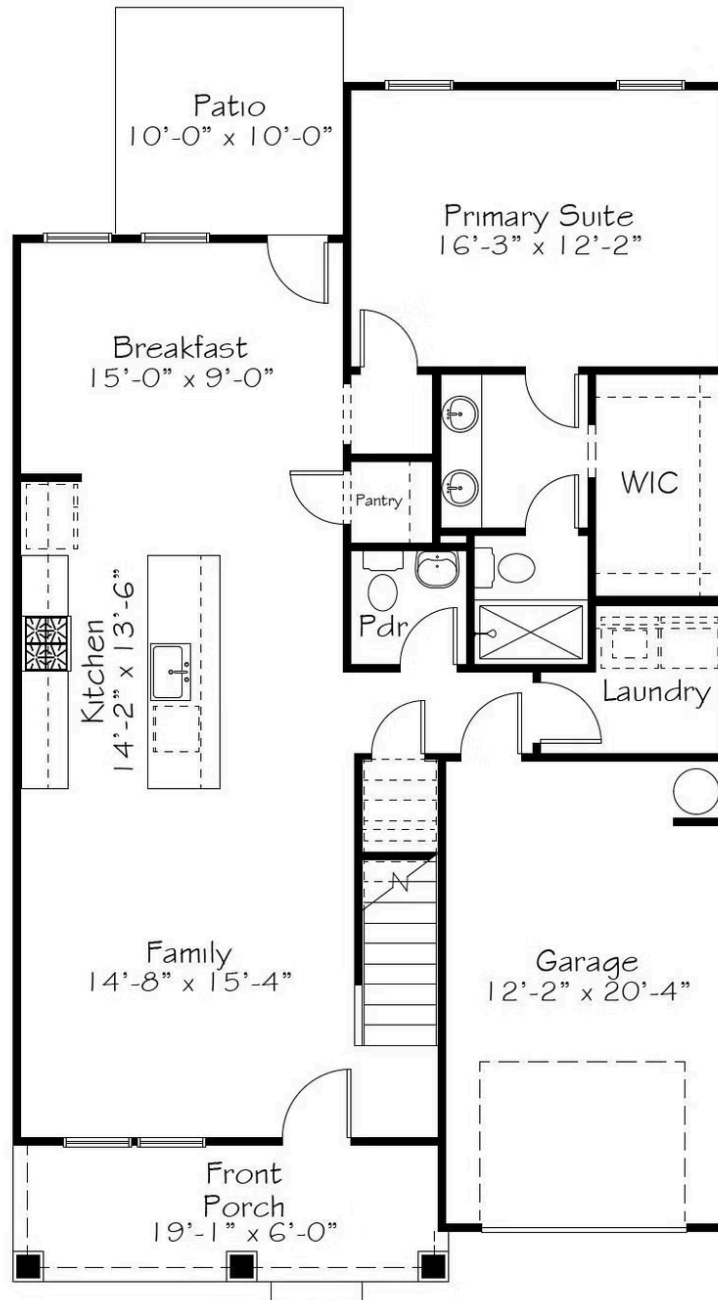

Priced From
\$385,990

2 Elevations Available

-  1,978+ Sq. Ft.
-  3 - 4 Bedrooms
-  2.5 - 3.5 Bathrooms
-  1 Car Garage

Aptly named after a brightly colored, deciduous flowering Southern shrub this home design offers delightful and vibrant open living spaces and a desirable first floor primary suite. A power-packed second floor has space for everyone without an ounce of unused space. Embrace living colorfully in the Azalea. Joyfully Built. Meaningfully Different.

A

B

All square footage is approximate. Renderings are artist's conceptions and may vary slightly from the actual home. Homes may be built in reverse of plans shown, depending on site conditions. Minor architectural changes may be made occasionally at the option of the builder. Please contact your Sales Consultant for details.

First Floor

All square footage is approximate. Renderings are artist's conceptions and may vary slightly from the actual home. Homes may be built in reverse of plans shown, depending on site conditions. Minor architectural changes may be made occasionally at the option of the builder. Please contact your Sales Consultant for details.

Second Floor