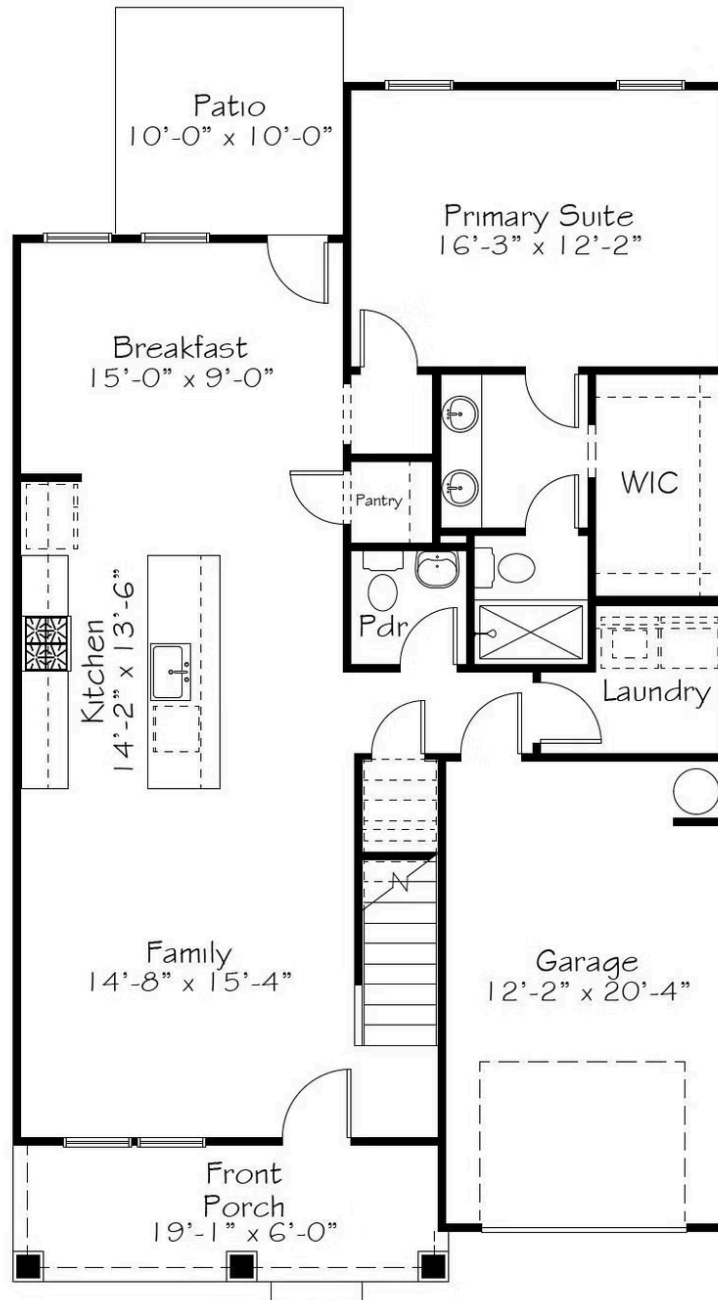

Priced From  
**\$385,990**

2 Elevations Available

-  1,978+ Sq. Ft.
-  3 - 4 Bedrooms
-  2.5 - 3.5 Bathrooms
-  1 Car Garage

Aptly named after a brightly colored, deciduous flowering Southern shrub this home design offers delightful and vibrant open living spaces and a desirable first floor primary suite. A power-packed second floor has space for everyone without an ounce of unused space. Embrace living colorfully in the Azalea. Joyfully Built. Meaningfully Different.

A

B

All square footage is approximate. Renderings are artist's conceptions and may vary slightly from the actual home. Homes may be built in reverse of plans shown, depending on site conditions. Minor architectural changes may be made occasionally at the option of the builder. Please contact your Sales Consultant for details.

## First Floor

All square footage is approximate. Renderings are artist's conceptions and may vary slightly from the actual home. Homes may be built in reverse of plans shown, depending on site conditions. Minor architectural changes may be made occasionally at the option of the builder. Please contact your Sales Consultant for details.