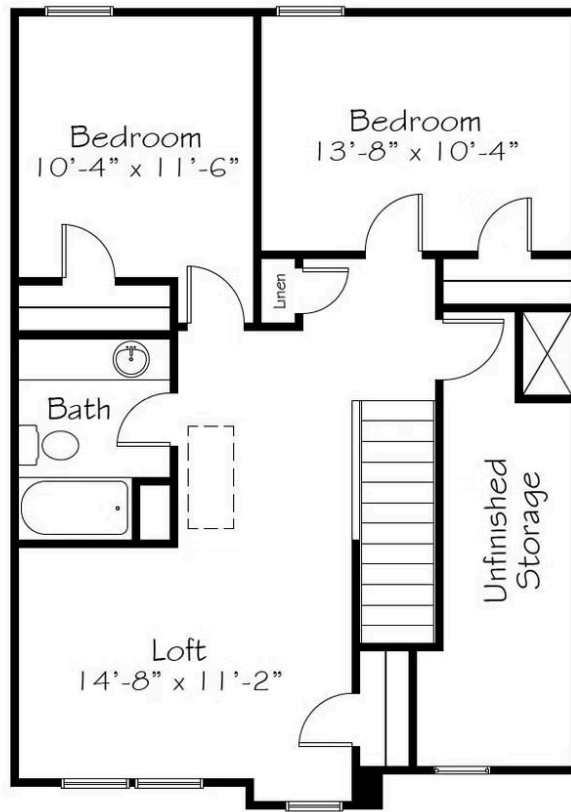

Second Floor

All square footage is approximate. Renderings are artist's conceptions and may vary slightly from the actual home. Homes may be built in reverse of plans shown, depending on site conditions. Minor architectural changes may be made occasionally at the option of the builder. Please contact your Sales Consultant for details.