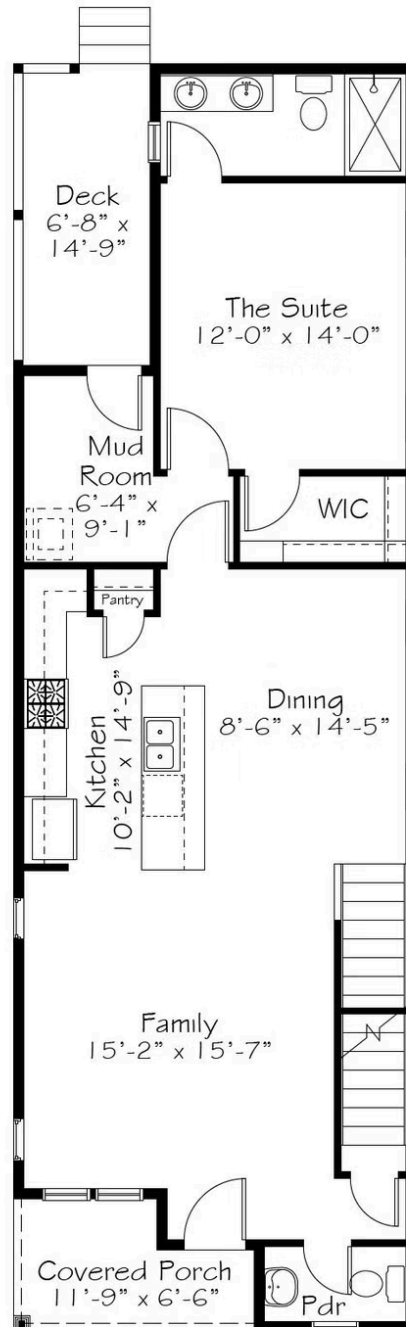

UNDER CONSTRUCTION

Home Priced At
\$535,140

Plan: Shoot

 1,718+ Sq. Ft.

 3 Bedrooms

 2.5 Bathrooms

Shoot represents the moment of action in Roshambo. When we choose which move to make, in this case which new home floor plan to choose. If you're looking for convenient living on the main floor, Shoot your shot. Shoot rolls deep with the primary suite on the main floor along with the laundry, open Family, Kitchen and Dining space. Upstairs wows with two additional bedrooms, a Buddy Bath that boasts double sinks, a light-filled loft space, and large storage closet. Bring a love story to life with this home's designer-curated "Romeo & Juliet" package, where romance meets stunning design.

First Floor

All square footage is approximate. Renderings are artist's conceptions and may vary slightly from the actual home. Homes may be built in reverse of plans shown, depending on site conditions. Minor architectural changes may be made occasionally at the option of the builder. Please contact your Sales Consultant for details.

Second Floor