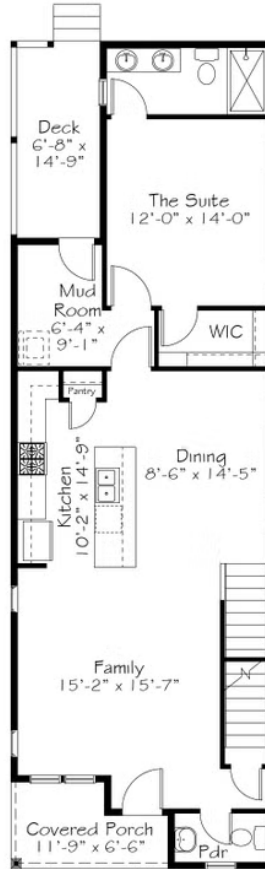

Home Priced At
\$535,140

Plan: Shoot

Elevation: C

 1,718+ Sq. Ft.

 3 Bedrooms

 2.5 Bathrooms

Shoot represents the moment of action in Roshambo. When we choose which move to make, in this case which new home floor plan to choose. If you're looking for convenient living on the main floor, Shoot your shot. Shoot rolls deep with the primary suite on the main floor along with the laundry, open Family, Kitchen and Dining space. Upstairs wows with two additional bedrooms, a Buddy Bath that boasts double sinks, a light-filled loft space, and large storage closet. Bring a love story to life with this home's designer-curated "Romeo & Juliet" package, where romance meets stunning design.

First Floor

Second Floor