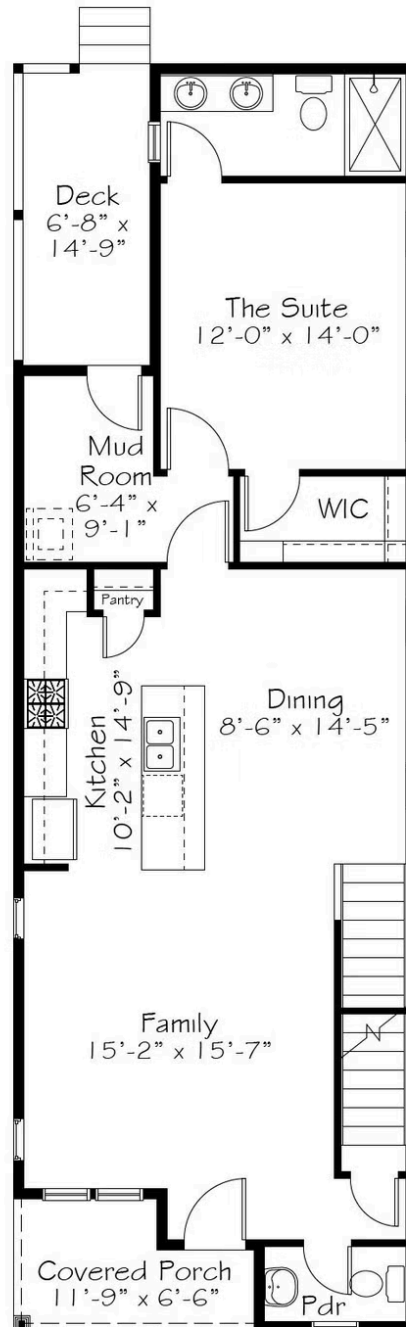

MOVE-IN READY

Home Priced At
\$535,140

Plan: Shoot

 1,718+ Sq. Ft.

 3 Bedrooms

 2.5 Bathrooms

Shoot represents the moment of action in Roshambo. When we choose which move to make, in this case which new home floor plan to choose. If you're looking for convenient living on the main floor, Shoot your shot. Shoot rolls deep with the primary suite on the main floor along with the laundry, open Family, Kitchen and Dining space. Upstairs wows with two additional bedrooms, a Buddy Bath that boasts double sinks, a light-filled loft space, and large storage closet. Bring a love story to life with this home's designer-curated "Romeo & Juliet" package, where romance meets stunning design.

First Floor

All square footage is approximate. Renderings are artist's conceptions and may vary slightly from the actual home. Homes may be built in reverse of plans shown, depending on site conditions. Minor architectural changes may be made occasionally at the option of the builder. Please contact your Sales Consultant for details.

Second Floor

All square footage is approximate. Renderings are artist's conceptions and may vary slightly from the actual home. Homes may be built in reverse of plans shown, depending on site conditions. Minor architectural changes may be made occasionally at the option of the builder. Please contact your Sales Consultant for details.