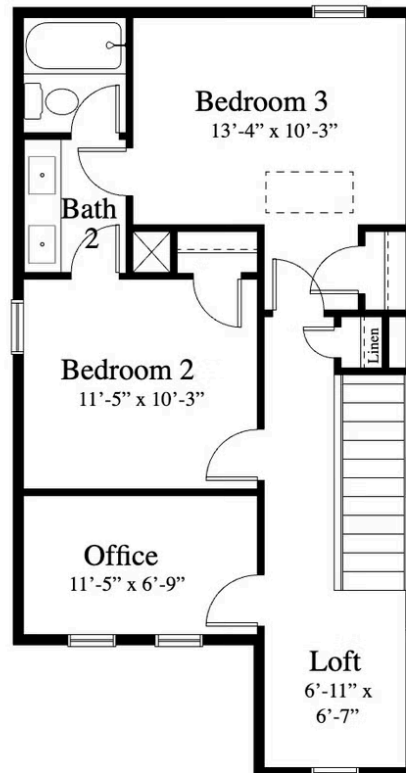

MOVE-IN READY

Home Priced At  
**\$526,960**

Plan: Shoot

Elevation: B

 1,719+ Sq. Ft.

 3 Bedrooms

 2.5 Bathrooms

Shoot represents the moment of action in Roshambo. When we choose which move to make, in this case which new home floor plan to choose. If you're looking for convenient living on the main floor, Shoot your shot. Shoot rolls deep with the primary suite on the main floor along with the laundry, open Family, Kitchen, Dining space and deck. Upstairs wows with two additional bedrooms, a Buddy Bath that boasts double sinks, a light-filled loft space, and large storage closet. This plan features our popular Cream & Sugar designer curated interior package.

## First Floor

All square footage is approximate. Renderings are artist's conceptions and may vary slightly from the actual home. Homes may be built in reverse of plans shown, depending on site conditions. Minor architectural changes may be made occasionally at the option of the builder. Please contact your Sales Consultant for details.

## Second Floor

All square footage is approximate. Renderings are artist's conceptions and may vary slightly from the actual home. Homes may be built in reverse of plans shown, depending on site conditions. Minor architectural changes may be made occasionally at the option of the builder. Please contact your Sales Consultant for details.