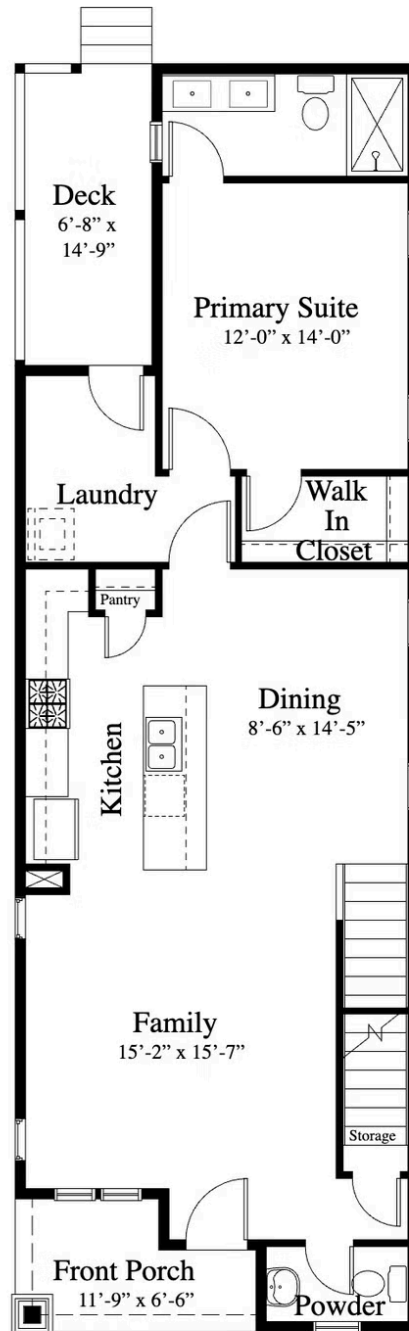

MOVE-IN READY

Home Priced At  
**\$526,960**

Plan: Shoot

Elevation: B

 1,719+ Sq. Ft.

 3 Bedrooms

 2.5 Bathrooms

Shoot represents the moment of action in Roshambo. When we choose which move to make, in this case which new home floor plan to choose. If you're looking for convenient living on the main floor, Shoot your shot. Shoot rolls deep with the primary suite on the main floor along with the laundry, open Family, Kitchen, Dining space and deck. Upstairs wows with two additional bedrooms, a Buddy Bath that boasts double sinks, a light-filled loft space, and large storage closet. This plan features our popular Cream & Sugar designer curated interior package.

## First Floor

All square footage is approximate. Renderings are artist's conceptions and may vary slightly from the actual home. Homes may be built in reverse of plans shown, depending on site conditions. Minor architectural changes may be made occasionally at the option of the builder. Please contact your Sales Consultant for details.

## Second Floor

All square footage is approximate. Renderings are artist's conceptions and may vary slightly from the actual home. Homes may be built in reverse of plans shown, depending on site conditions. Minor architectural changes may be made occasionally at the option of the builder. Please contact your Sales Consultant for details.