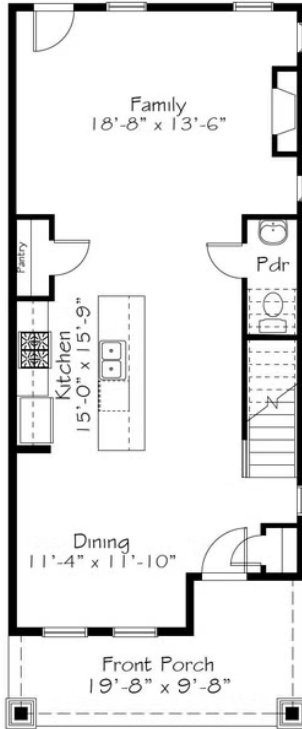

MOVE-IN READY

Home Priced At  
**\$455,000**

Plan: Paper

 1,576+ Sq. Ft.

 3 Bedrooms

 2.5 Bathrooms

Explore this home on your own schedule – no pressure, just you, the keys, and the future you've been dreaming of! [Schedule a Self-Tour](#)

Roshambo Collection takes us back to a time when all scores could be settled with a game of Rock - Paper - Scissors. This Paper plan covers Rock proving sometimes a more elegant approach to life wins over something that feels both hard and forced. Paper offers an open expanse on the first floor anchored by a well appointed kitchen complete with space for everyone at the oversized island. A cozy space in the front and a larger space toward the rear of the home offer flexibility and personalization so home is truly a reflection of who lives there. Upstairs a primary suite is generously sized for rest, reflection and relaxation. Two equally sized secondary bedrooms and a hall bath settle the score on who's room is bigger. No game of Rock-Paper-Scissors needed. This Paper takes it all.

## First Floor

## Second Floor