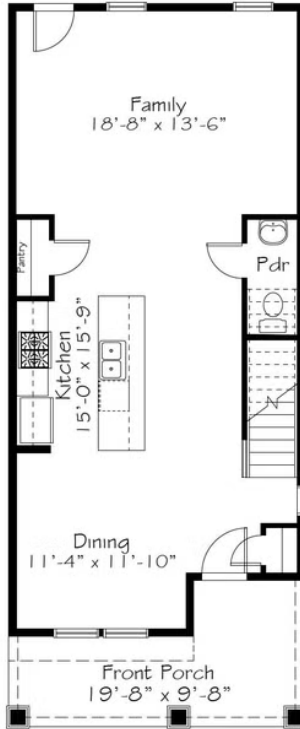

MOVE-IN READY

Home Priced At
\$510,000

Plan: Paper

Elevation: A

 1,619+ Sq. Ft.

 3 Bedrooms

 2.5 Bathrooms

Explore this home on your own schedule – no pressure, just you, the keys, and the future you've been dreaming of! [Schedule a Self-Tour.](#)

2024 Parade Home! Paper offers an open expanse on the first floor like a new sheet of looseleaf paper, ready to write the story that begins with a gathering at the oversized island. A cozy room in the front for dining and a larger space at the rear for entertaining friends or binge watching alone until the streaming service asks if you're still there. Upstairs a primary suite is sized for rest, reflection and relaxation. Two equally sized secondary bedrooms and a hall bath settle the score on whose room is bigger. No game of Roshambo needed. This Paper takes it all.

First Floor

Second Floor