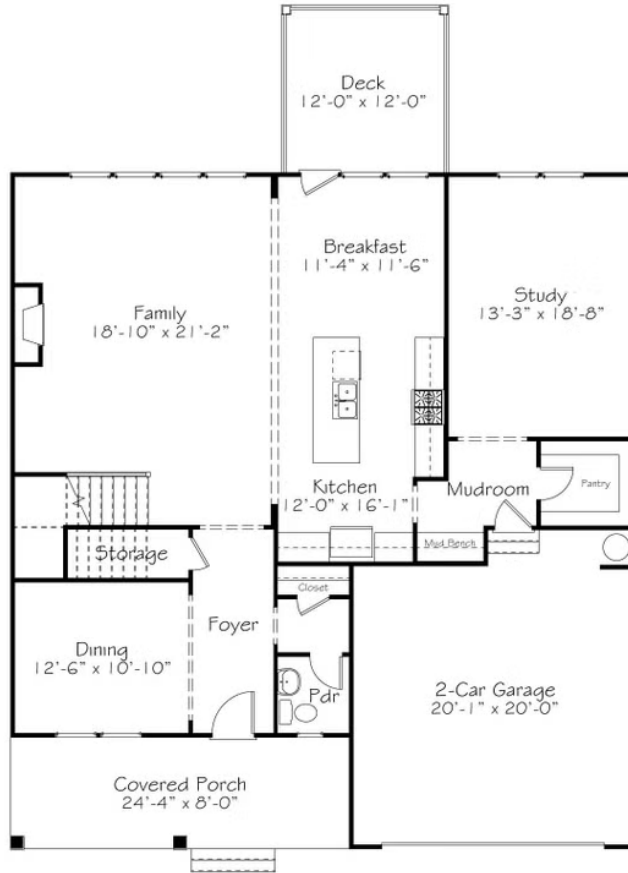

## Call for Price

3 Elevations Available

-  3,411+ Sq. Ft.
-  4 Bedrooms
-  2.5 - 4.5 Bathrooms
-  2 Car Garage

Some things in life just make sense. They are straightforward; like hot coffee in the morning, a good book on a rainy day, or blaring music on a road trip. In a group of friends, there's always the logical one - you know the one who keeps you out of trouble and makes the right decisions. The one who magically has it all together and offers sound advice - we all need a friend like that. We want you to come home and feel at ease here. There's space for everyone with four bedrooms, a flexible loft space and a layout that brings in all the natural light. It just makes sense. So no more guessing - this is the home you belong in.

A

B

C

All square footage is approximate. Renderings are artist's conceptions and may vary slightly from the actual home. Homes may be built in reverse of plans shown, depending on site conditions. Minor architectural changes may be made occasionally at the option of the builder. Please contact your Sales Consultant for details.

## First Floor

## Second Floor